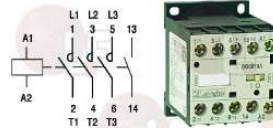

FAGOR P453023000

3397404 THERMAL MOTOR PROTECTION

contact capacity 240V
 operating power 0.05A
 for Convection oven electric (RATIONAL) CD101
 CD102 - CD201 - CD202 - CD61 - CM101 - CM102
 CM201 - CM202 - CM61 - CPC101 - CPC102
 CPC201 - CPC202 - CPC61
 for Convection oven gas (RATIONAL) CM101G - CM102G
 CM201G - CM202G - CM61G - CPC101G - CPC102G
 CPC201G - CPC202G - CPC61G