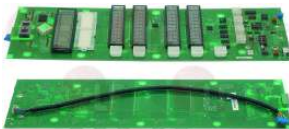

FAGOR RT30403010

3390233 USER ELECTRONIC BOARD 460x155 mm
for Convection oven (RATIONAL)
since 1/01/97
Series CPC