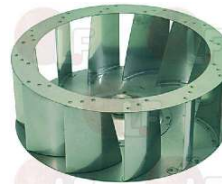

FAGOR R253049000

3240397 FAN ø 350 mm
thickness 125 mm
total blades 12 - ø tapered hole 13-16 mm
for Convection oven gas (FAGOR) HCG-10/11
HCG-10/21 - HCG-2.10/11 - HCG-20/11
HMG-10/11 - HMG-10/11UL - HMG-10/21
HMG-10/21UL - HMG-2.10/11 - HMG-20/11