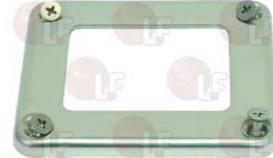

FAGOR RT85141017

3221434 FRAME FOR OVEN LAMP RECEPTACLE
external dimensions 85x100 mm
complete with glass and glass gasket
for Convection oven (RATIONAL)
since 1/04/04
Series SCC