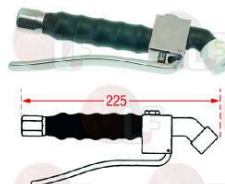

3359605 WHITE SHOWER HEAD NEW ø 1/2" F