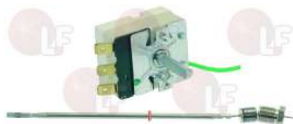

FAGOR RT4000605

FAGOR RT4001482

Suitable for:

FAGOR

3444464 SINGLE-PHASE THERMOSTAT 50-100°C

D-shaped pin \varnothing 6x4.6 mm
covered capillary length 2200 mm - 16A 250V
bulb \varnothing 3x200 mm - with stuff.gland coupling M9x1
for Convection oven (FAGOR) - Series HMI
Series HMM
for Convection oven (VAUBAN) - Series VEI