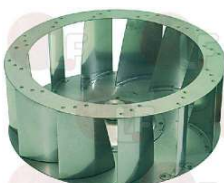

Fans for motors

3240397 FAN ø 350 mm

thickness 125 mm
total blades 12 - ø tapered hole 13-16 mm
for Convection oven gas (FAGOR) HCG-10/11
HCG-10/21 - HCG-2.10/11 - HCG-20/11
HMG-10/11 - HMG-10/11UL - HMG-10/21
HMG-10/21UL - HMG-2.10/11 - HMG-20/11