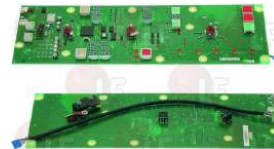

FAGOR R663051000

FAGOR R663085000

3390380 RELAY ELECTRONIC BOARD 155x145 mm
with protection screen
for Convection oven (RATIONAL)
since 1/04/04
Series SCC

FAGOR RT4000049

FAGOR RT4000049P

3390235 USER ELECTRONIC BOARD 455x155 mm
for Convection oven (RATIONAL)
since 1/01/97
Series CM - Series CPC