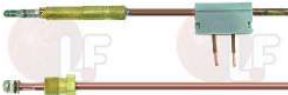

FAGOR S042106000

FAGOR X022130000

3440011 SLOTTED FITTING M9x1

FAGOR U264301000

Suitable for:

Suitable for:

3440893 THERMOCOUP.SIT QUICK M9x1 85 cm - 10 PCS

FAGOR U562130000