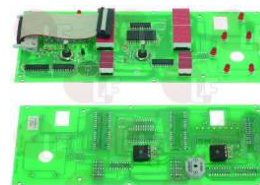

FAGOR R743013000

3390170 ELECTRONIC CONTROL BOARD 265x100 mm
two D-shaped pins $\varnothing$ 6x4.6 mm
for Convection oven (FAGOR) - Series HME
Series HMP