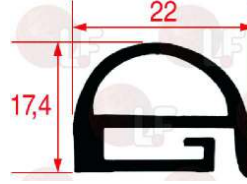

3186321 OVEN DOOR GASKET 650x470 mm

middle edged gasket
made of silicone elastomer
profile dimensions 22x17.4 mm
COLOUR BLACK
for Convection oven electric (FAGOR) HME-6/11
HMI-6/11 - HMI-6/11UL - HMM-6/11 - HMM-6/11UL
HMP-6/11 - HVE061
for Convection oven gas (FAGOR) HCG-6/11
HMG-6/11