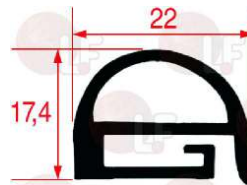

3186323 OVEN DOOR GASKET 775x700 mm

middle edged gasket
made of silicone elastomer
profile dimensions 22x17.4 mm
COLOUR BLACK
for Convection oven electric (FAGOR) HME-10/21
HMI-10/21 - HMI-10/21UL - HMM-10/21
HMM-10/21UL - HMP-10/21
for Convection oven gas (FAGOR) HCG-10/21
HMG-10/21 - HMG-10/21UL - HVG-10/21