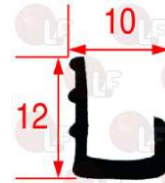

FAGOR R660501000

FAGOR R670528000

FAGOR 3713800000

3186153 INTERNAL OVEN GLASS GASKET
made of silicone elastomer
profile dimensions 12x10 mm
COLOUR GREY
SOLD PER METRE
for Convection oven electric (FAGOR) HMM-10/11
HMM-10/21
for Convection oven gas (FAGOR) HCG-10/11
HCG-10/21