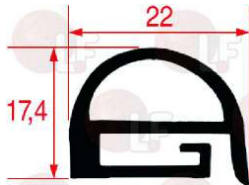

Suitable for:

Suitable for:

5032423 OVEN DOOR GASKET 1300x760 mm
middle edged gasket
made of silicone elastomer
profile dimensions 22x17.4 mm
COLOUR BLACK
for Convection oven electric (FAGOR) HME-20/21
HMM-20/21 - HMP-20/21
for Convection oven gas (FAGOR) HCG-20/21
HVG-20/21

3786021 OVEN DOOR GASKET 1475x475 mm
made of silicone elastomer
profile dimensions 27x17 mm
COLOUR BLACK
for Convection oven electric (RATIONAL)
since 1/01/09
CM201E
SCC201E
for Convection oven gas (RATIONAL)
since 1/01/09
CM201G
SCC201G

FAGOR R140506000

FAGOR RT2000398P

3786022 OVEN DOOR GASKET 1475x670 mm
made of silicone elastomer
profile dimensions 27x17 mm
COLOUR BLACK
for Convection oven electric (RATIONAL)
since 1/01/09
CM202E
SCC202E
for Convection oven gas (RATIONAL)
since 1/01/09
CM202G
SCC202G

3186481 OVEN DOOR GASKET 1500x490 mm
made of silicone elastomer
profile dimensions 31x15 mm
COLOUR BLACK
for Convection oven electric (RATIONAL)
since 1/06/97
CD201
CM201N - CPC201 - CPC201E
for Convection oven gas (RATIONAL) CPC201G
CPC202G