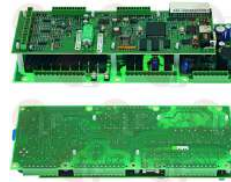

FAGOR RT30403100

3390238 ELECTRONIC BOARD CPU 280x110 mm
for Convection oven (RATIONAL)
since 1/01/97
Series CM - Series CPC