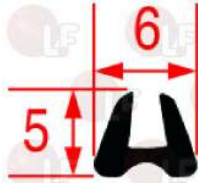

Gaskets for oven door

3186325 EXTERNAL OVEN GLASS GASKET 5000 mm
made of silicone elastomer
profile dimensions 6x5 mm
COLOUR BLACK
for Convection oven electric (FAGOR) HMM-10/11
HMM-10/21
for Convection oven gas (FAGOR) HCG-10/11
HCG-10/21