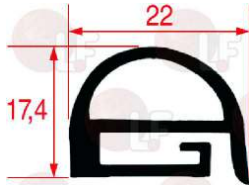

3186322 OVEN DOOR GASKET 700x650 mm

middle edged gasket
made of silicone elastomer
profile dimensions 22x17.4 mm
COLOUR BLACK
for Convection oven electric (FAGOR) HME-10/11
HMI-10/11 - HMI-10/11UL - HMM-10/11
HMM-10/11UL - HMP-10/11
for Convection oven gas (FAGOR) HCG-10/11
HMG-10/11 - HMG-10/11UL - HVG-10/11